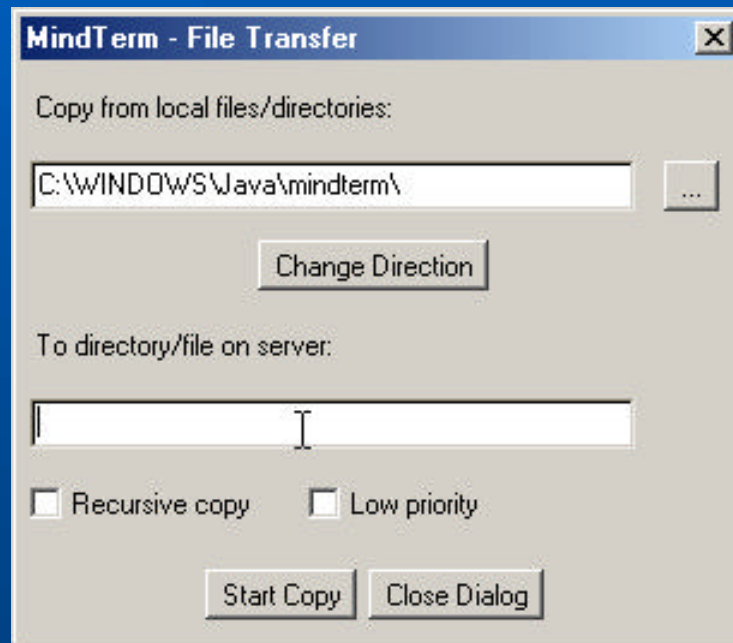

Applet Java