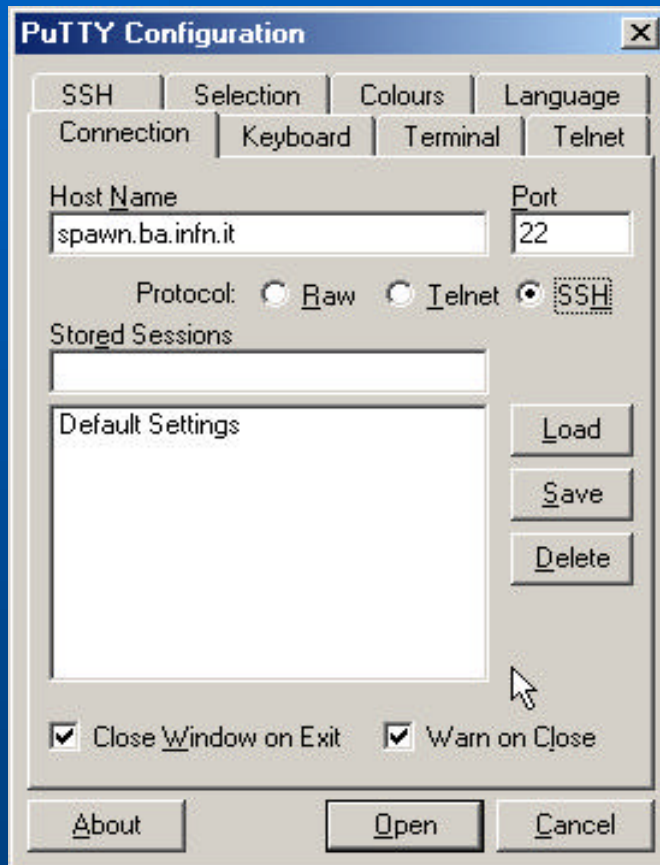

Floppy disk per Windows - putty