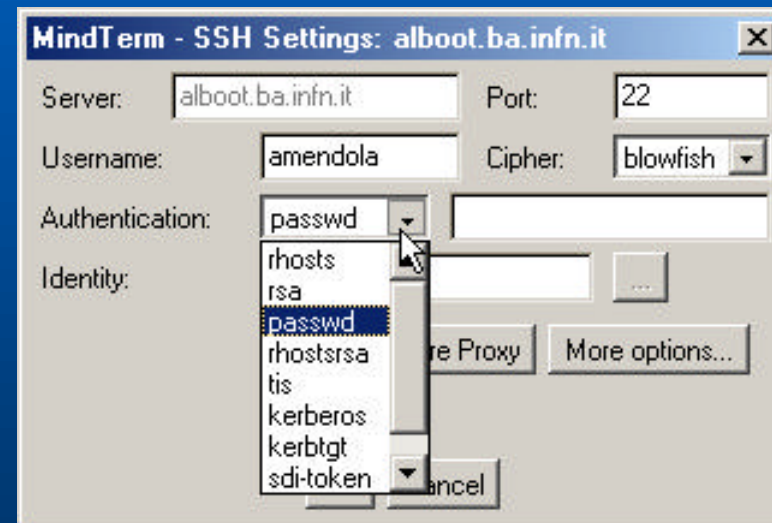

- **Applet Java.**
- **Floppy disk da portare con se' (per Windows e Linux).**

Applet Java

Mindterm della Mindbright Technology

(<http://www.mindbright.se/mindterm>)

<http://security.fi.infn.it/tools/ssh-applet>

Garantito dalla CA INFN

- Basta un browser web.

Applet Java

```
MindTerm v1.2 [80x24]
File Edit Settings VT Options Tunnels Help
Copyright (c) 1998-2000 by Mindbright Technology AB, Stockholm, Sweden
Initializing random generator, please wait...done

This is a demo version of MindTerm, it is 163 days old.
Please go to http://www.mindbright.se/mindterm/
to check for new versions now and then

MindTerm home: C:\WINDOWS\Java\mindterm\

SSH Server/Alias: alboot.ba.infn.it
Connected to server running SSH-1.99-2.3.0 SSH Secure Shell (non-commercial)

alboot.ba.infn.it login: amendola
amendola@alboot.ba.infn.it's password: *****
```

Applet Java

Applet Java

Floppy disk per Windows

3 eseguibili: putty, pscp e Port Forwarder

- **Pro:**
 - Molto semplice da utilizzare.
- **Contro:**
 - Necessario poter accedere al floppy.