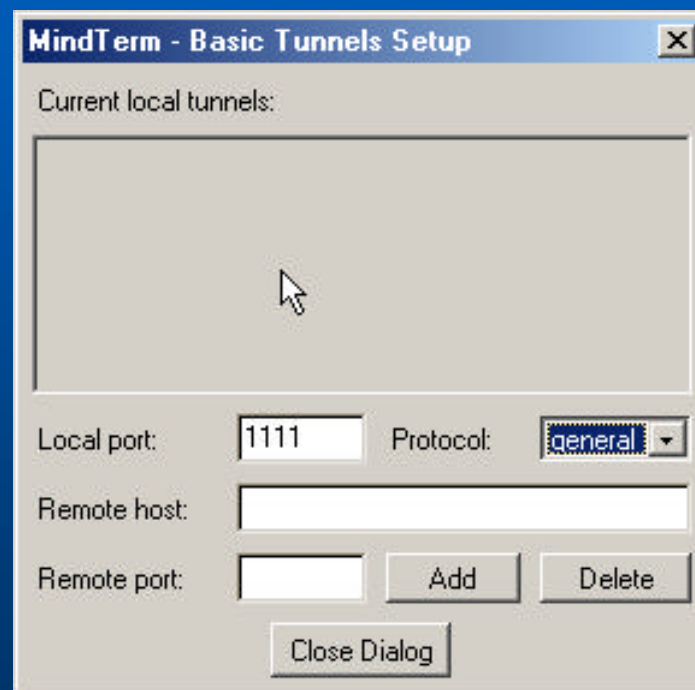

This is a demo version of MindTerm, it is 163 days old.
Please go to http://www.mindbright.se/mindterm/
to check for new versions now and then

MindTerm home: C:\WINDOWS\Java\mindterm\

SSH Server/Alias: alboot.ba.infn.it
Connected to server running SSH-1.99-2.3.0 SSH Secure Shell (non-commercial)

alboot.ba.infn.it login: amendola
amendola@alboot.ba.infn.it's password: *****
```

Applet Java

Applet Java

Floppy disk per Windows

3 eseguibili: putty, pscp e Port Forwarder

- **Pro:**
 - Molto semplice da utilizzare.
- **Contro:**
 - Necessario poter accedere al floppy.