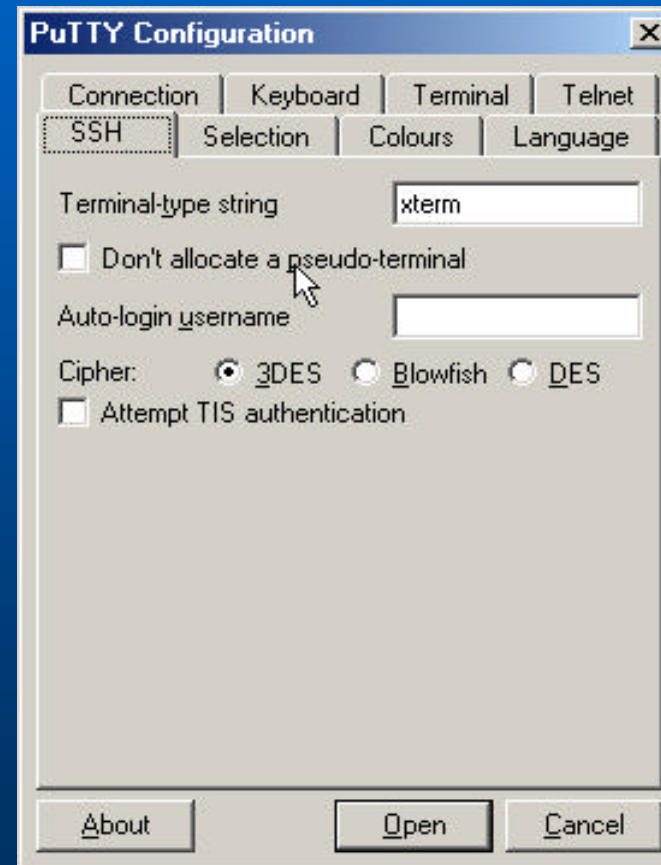

Floppy disk per Windows - putty